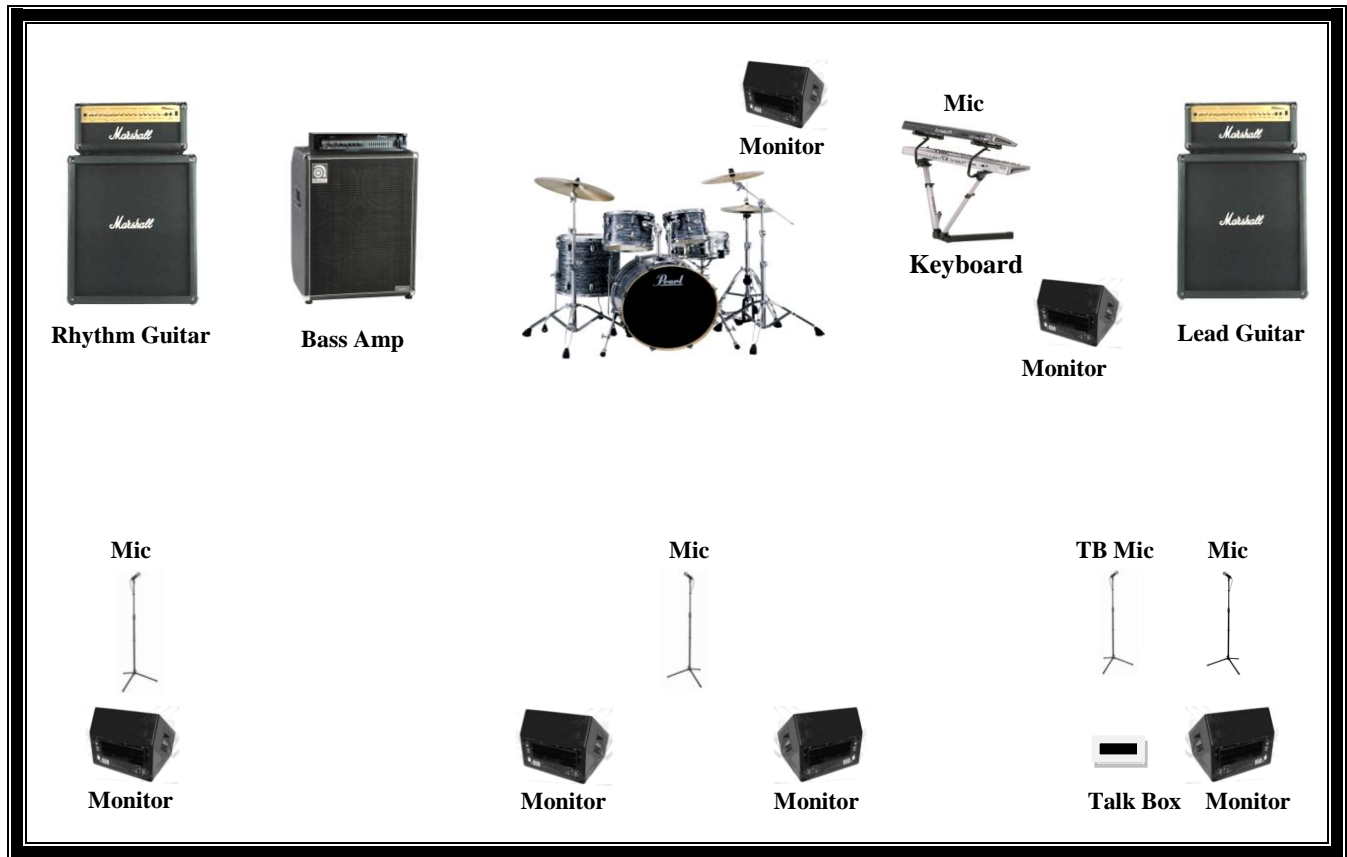

# Toys in the Attic

## STAGE PLOT

- 5 - Vocal Mics
- 6 - Monitors
- 8 - Drum Mics
- 2 - Guitar Mics
- 1 - DI for Keyboard
- 2 - Lines for Bass Mic & DI

- 5 Piece Drum Kit / 1 Rack 2 Floors
- 18" Drum Riser 8' x 6'
- 2 - 4 x12 Guitar Cabinets
- 1 - Bass Cabinet
- 1 - Keyboards
- Talk Box